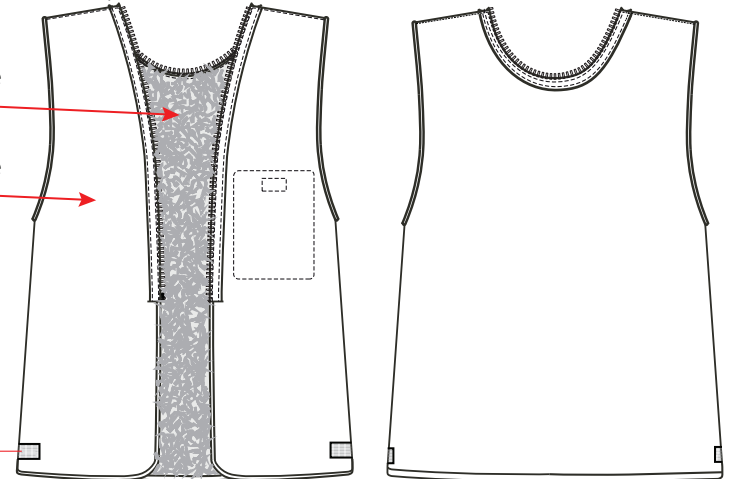

STYLE NO:

C465

DESCRIPTION:

Hi-Vis Contrast Bomber Jacket

Colourway

Detachable Inner Liner

Nylon coil zip. (yellow on yellow/navy) (orange on orange/navy)

Sherpa fleece
Pile side

Sherpa fleece
Mat-side

Hard Velcro

Binding on front edge, armholes, collar and hem (Dark Black Line)

Measurements

To Fit Chest	XS	S	M	L	XL	XXL	3XL	4XL	5XL	6XL	ToI	
	80-88	92-96	100-104	108-112	116-124	128-132	136-140	144-148	152-160	164-172		
Euro Sizes	1	2	3	4	5	6	7	8	9	10		
Jacket Chest	A	110	118	126	134	142	150	158	166	178	190	1
Hem Relaxed	B	76	84	92	100	108	116	124	136	148	160	1
Collar to Cuff (incl. Cuff)	C	81	82	83	84	85	86	87	88	89.5	91	1
Centre Back Length (incl. Waistband)	D	72	72	74	74	76	76	76	78	78	80	1