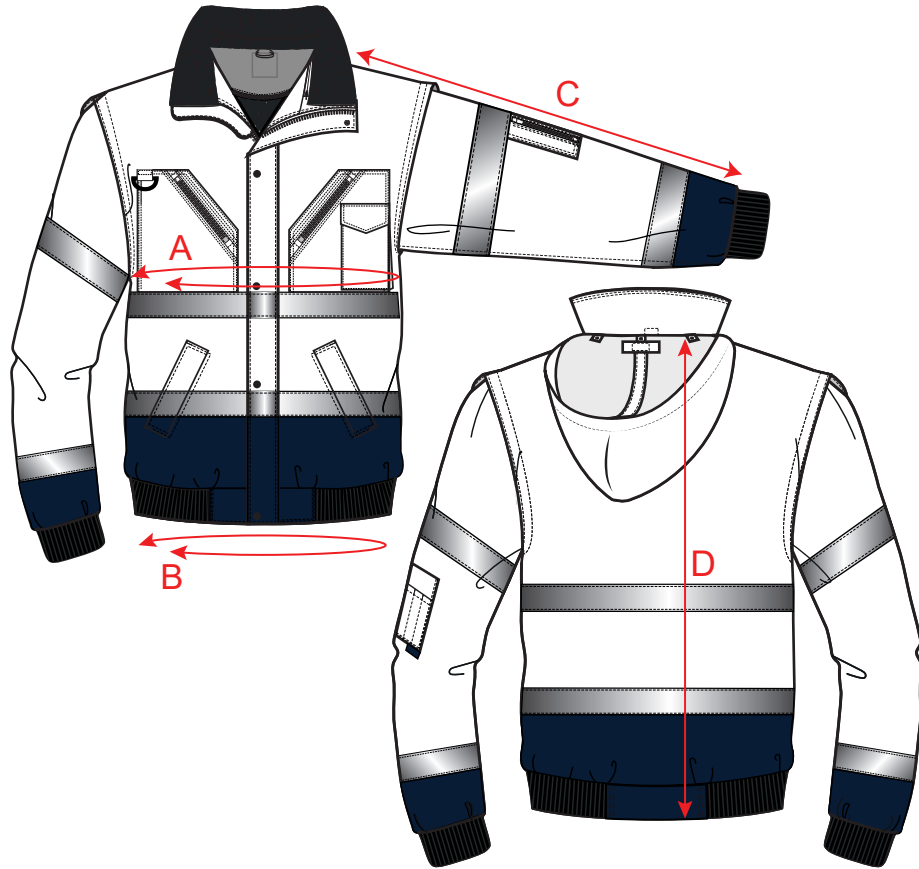

STYLE NO:

C465

DESCRIPTION:

Hi-Vis Contrast Bomber Jacket

Colourway

Detachable Inner Liner

Nylon coil zip. (yellow on yellow/navy) (orange on orange/navy)

Sherpa fleece
Pile side

Sherpa fleece
Mat-side

Hard Velcro

Binding on front edge, armholes, collar and hem (Dark Black Line)

Measurements

To Fit Chest	XS	S	M	L	XL	XXL	3XL	4XL	5XL	6XL	ToI	
	80-88	92-96	100-104	108-112	116-124	128-132	136-140	144-148	152-160	164-172		
Euro Sizes	1	2	3	4	5	6	7	8	9	10		
Jacket Chest	A	110	118	126	134	142	150	158	166	178	190	1
Hem Relaxed	B	76	84	92	100	108	116	124	136	148	160	1
Collar to Cuff (incl. Cuff)	C	81	82	83	84	85	86	87	88	89.5	91	1
Centre Back Length (incl. Waistband)	D	72	72	74	74	76	76	76	78	78	80	1