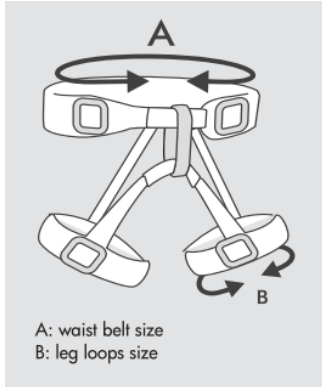

GRYPHON ASCENDER

REF.NO. 7H178

Comfortable and ergonomic harness equipped with six attachment points and specifically developed for rope access work.

Compared to GRYPHON, this model is sold equipped with a triangular quick-link and with CHEST ASCENDER+ ventral rope clamp, for maximum ease of use in rope manoeuvres.

TABLES

GRYPHON ASCENDER

REF.NO. 7H178

CT
climbing
technology

Ref. No.	Size	Stature	A	B	Weight
7H178BC01	S - M	160 ÷ 185 cm	60 ÷ 80 cm	45 ÷ 55 cm	2200 g
7H178CD01	M - L	170 ÷ 190 cm	70 ÷ 100 cm	50 ÷ 60 cm	2290 g
7H178DE01	L - XL	180 ÷ 205 cm	80 ÷ 120 cm	55 ÷ 70 cm	2390 g