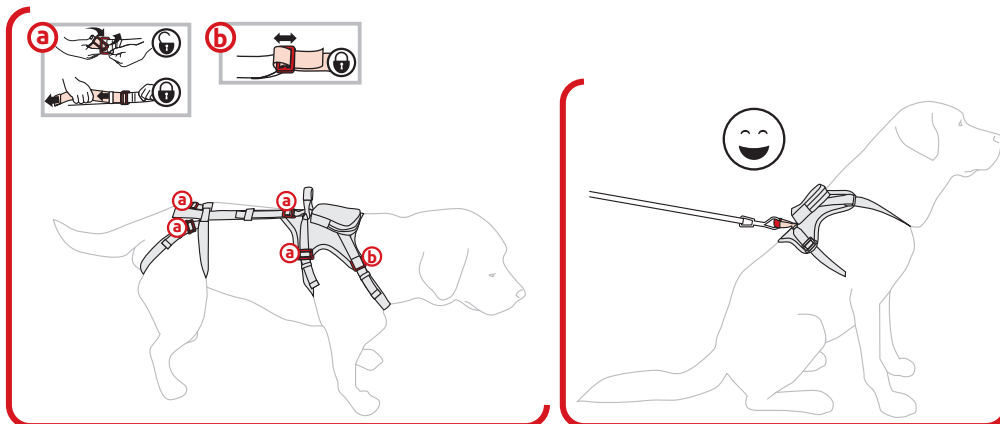

A full body harness designed for the suspension of rescue dogs.

One size, fully adjustable. Designed specifically to hold the dog in the optimal suspension position. Back section is detachable for ground operations. Other features include high-visibility colors, pocket for GPS, and pockets for RECCO® reflectors.

Chosen by

**C.N.S.A.S.**  
Italian Alpine and Caving  
Rescue Organization

Ref.	Product name	Weight	
		g	oz
2171	KRONOS	410	14.5

- 1 Front part.
- 2 Back part.
- 3 3mm thick paddings covered by washable fabrics.
- 4 Polyamid webbings, 25mm wide.
- 5 Central polyamid webbing, 33mm wide.
- 6 Neck size adjustment buckles made of aluminium alloy.
- 7 Chest size adjustment buckles made of aluminium alloy+carbon steel. Covered by elastic loop for fastening webbing.
- 8 Back legs size adjustment buckles made of aluminium alloy+carbon steel. Covered by elastic loop for fastening webbing.
- 9 Central connection buckle, easy adjustable and detachable. Covered by elastic loop for fastening webbing.
- 10 Pivotal attachment loop with reinforcement layer.
- 11 Pocket for GPS locator, zip closure.
- 12 Upper pocket for Recco reflector, velcro closure (inside GPS locator pocket).
- 13 Lower pocket for Recco reflector, velcro closure.
- 14 High-visibility fluorescent fabric.
- 15 Identification label including serial number.