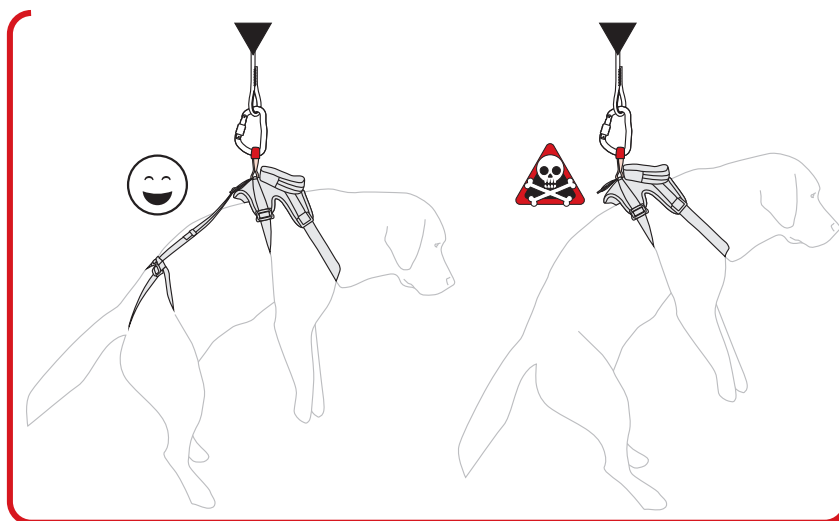

A full body harness designed for the suspension of rescue dogs.

One size, fully adjustable. Designed specifically to hold the dog in the optimal suspension position. Back section is detachable for ground operations. Other features include high-visibility colors, pocket for GPS, and pockets for RECCO® reflectors.

Chosen by

**C.N.S.A.S.**  
Italian Alpine and Caving  
Rescue Organization

Ref.	Product name	Weight	
		g	oz
2171	KRONOS	410	14.5

- 1 Front part.
- 2 Back part.
- 3 3mm thick paddings covered by washable fabrics.
- 4 Polyamid webbings, 25mm wide.
- 5 Central polyamid webbing, 33mm wide.
- 6 Neck size adjustment buckles made of aluminium alloy.
- 7 Chest size adjustment buckles made of aluminium alloy+carbon steel. Covered by elastic loop for fastening webbing.
- 8 Back legs size adjustment buckles made of aluminium alloy+carbon steel. Covered by elastic loop for fastening webbing.
- 9 Central connection buckle, easy adjustable and detachable. Covered by elastic loop for fastening webbing.
- 10 Pivotal attachment loop with reinforcement layer.
- 11 Pocket for GPS locator, zip closure.
- 12 Upper pocket for Recco reflector, velcro closure (inside GPS locator pocket).
- 13 Lower pocket for Recco reflector, velcro closure.
- 14 High-visibility fluorescent fabric.
- 15 Identification label including serial number.