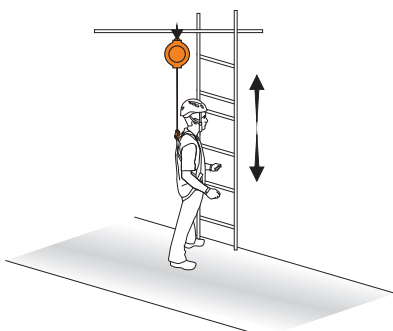

Certified for vertical use (standard EN 360 certification), and horizontal application over sharp edges conforming to European test 11.060 Type A (when used with Shock Absorbing Lanyard ref.5030101, supplied separately).

CE EN 360

ROOFS CONSTRUCTION CONFINED PYLONS/INDUSTRY

Supplied with guiding cord Ø5 x 15 m, useful to guide the cable back into the retractor.

### Vertical use