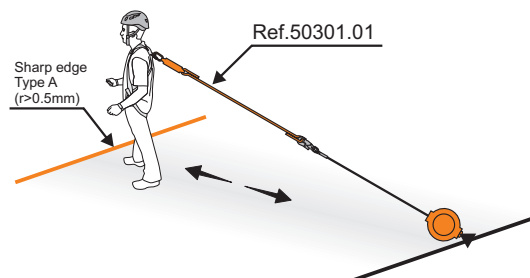

Horizontal use