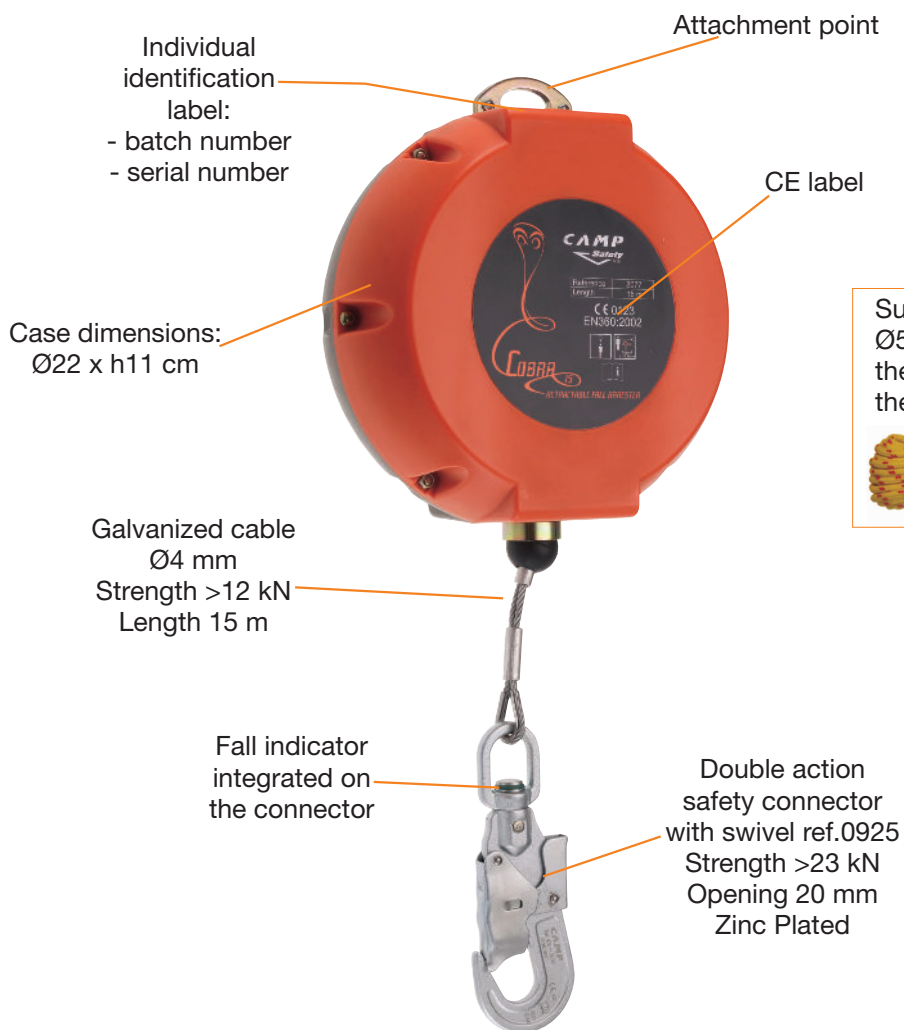

## 2077 COBRA 15

Retractable fall arrester EN 360, cable length 15 m.  
Cable extends and retracts automatically following the movements of the user.  
Maximum force in the event of fall <6kN (internal shock absorption system).

Certified for vertical use (standard EN 360 certification), and horizontal application over sharp edges conforming to European test 11.060 Type A (when used with Shock Absorbing Lanyard ref.5030101, supplied separately).

CE EN 360

ROOFS CONSTRUCTION CONFINED PYLONS/INDUSTRY

Supplied with guiding cord Ø5 x 15 m, useful to guide the cable back into the retractor.

### Vertical use