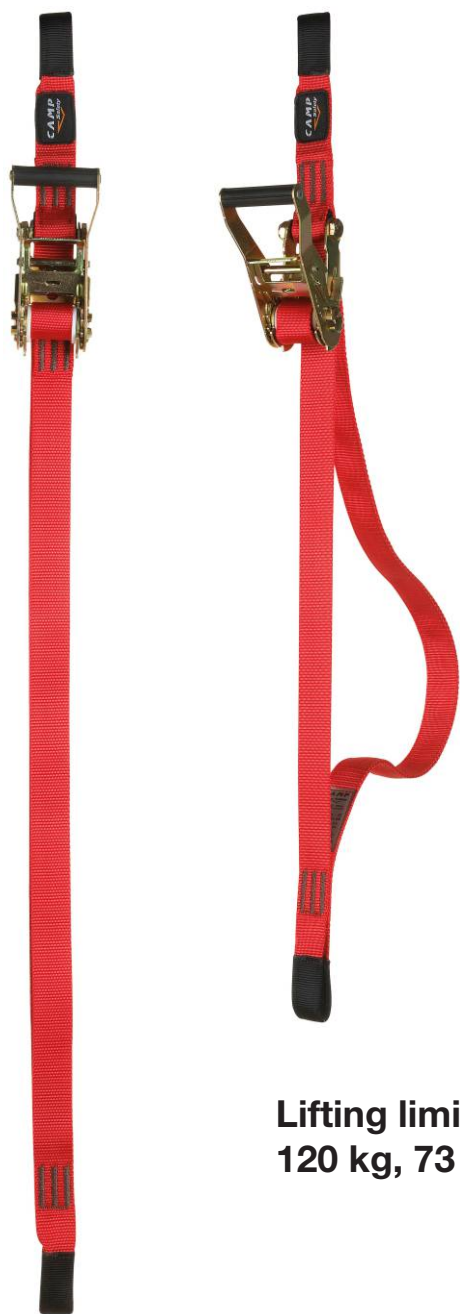

Ref.3122 GRAVITY RESCUE RATCHET

Compact, robust and easy-to-use rescue lifting device. It is used to lift the victim up, disconnect his/her fall-arrest system and rappel him/her to the ground. Made with 33 mm polyester webbing and equipped with carbon steel ratchet.

SELF RESCUE TEAM RESCUE ROPE ACCESS

EN 354 certification with 22 kN full strength.

**Lifting limits:
120 kg, 73 cm**

Ref.	Product name Nombre del producto	Weight Peso		Length Longitud	Strength Resistencia	Working load Max Carga de trabajo Max	CE EN 354
		g	oz				
3122	GRAVITY RESCUE RATCHET	720	25.4	37-110	22	120	•