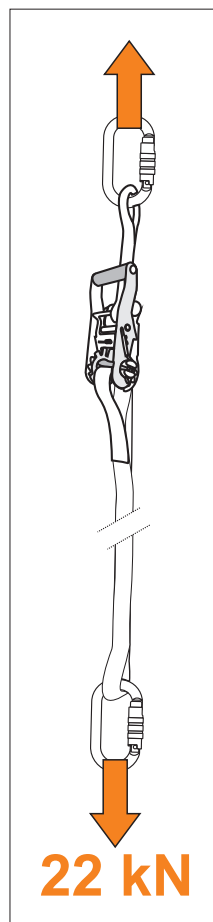

Ref.3122 GRAVITY RESCUE RATCHET

Compact, robust and easy-to-use rescue lifting device. It is used to lift the victim up, disconnect his/her fall-arrest system and rappel him/her to the ground. Made with 33 mm polyester webbing and equipped with carbon steel ratchet.

SELF RESCUE TEAM RESCUE ROPE ACCESS

EN 354 certification with 22 kN full strength.

**Lifting limits:
120 kg, 73 cm**

Ref.	Product name Nombre del producto	Weight Peso		Length Longitud	Strength Resistencia	Working load Max Carga de trabajo Max	CE EN 354
		g	oz				
3122	GRAVITY RESCUE RATCHET	720	25.4	37-110	22	120	•