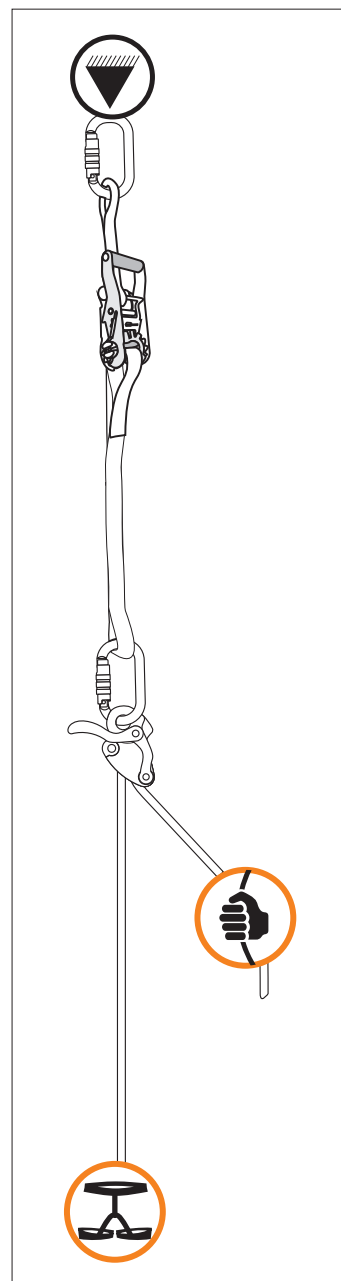

Ref.3122 GRAVITY RESCUE RATCHET

Compact, robust and easy-to-use rescue lifting device. It is used to lift the victim up, disconnect his/her fall-arrest system and rappel him/her to the ground. Made with 33 mm polyester webbing and equipped with carbon steel ratchet.

SELF RESCUE TEAM RESCUE ROPE ACCESS

EN 354 certification with 22 kN full strength.

**Lifting limits:
120 kg, 73 cm**

Ref.	Product name Nombre del producto	Weight Peso		Length Longitud	Strength Resistencia	Working load Max Carga de trabajo Max	CE EN 354
		g	oz				
3122	GRAVITY RESCUE RATCHET	720	25.4	37-110	22	120	•