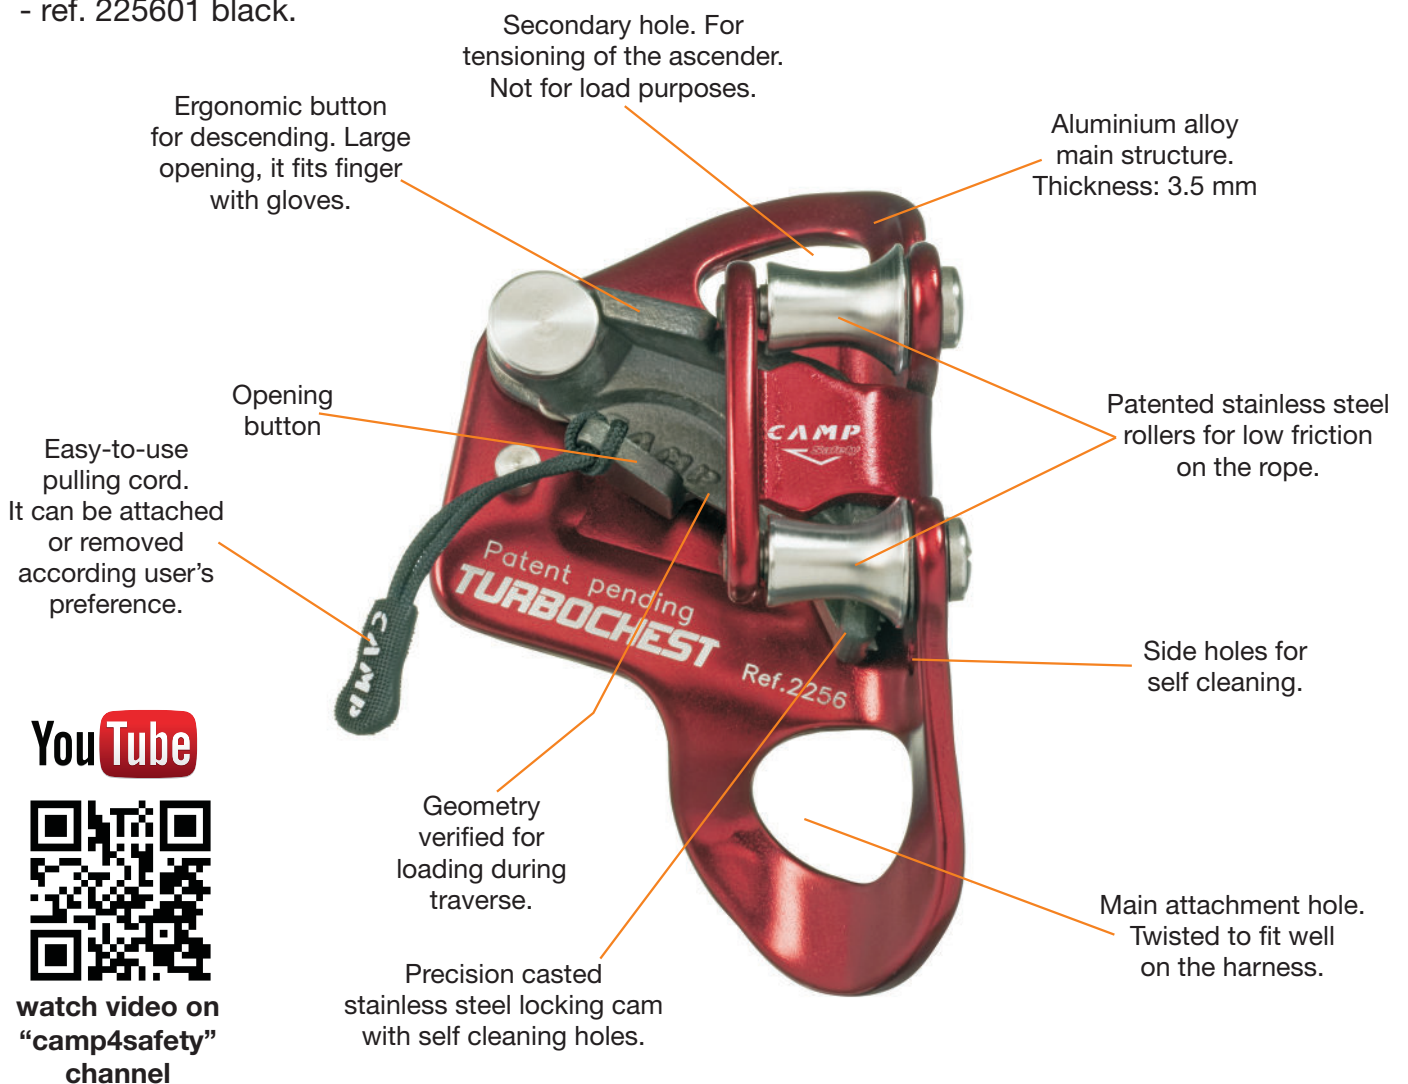

2256 TURBOCHEST

Compact and lightweight chest ascender which includes our new patented rollers for high efficiency climbing.

It can be used also as locking pulley, for hauling purposes only.

Working load limit: 120 kg

Two colours available:

- ref. 2256 red;
- ref. 225601 black.

EN 12841/B $\odot 10 \leq \theta \leq 13 \text{ mm}$

EN 567 - UIAA $\odot \odot 8 \leq \theta \leq 13 \text{ mm}$

110

YouTube

watch video on "camp4safety" channel

Rollers Patent pending

High efficiency climbing

Low friction on the rope

No wear-and-tear on ascender and rope

Perfect for traverse rope situations

Holes for self cleaning.

TURBOCHEST BLACK 225601