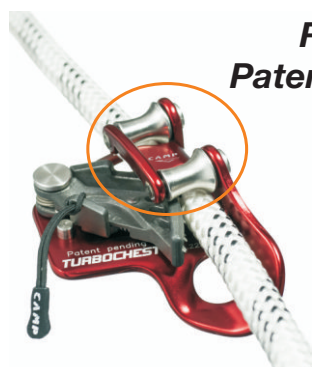

2256 TURBOCHEST

Compact and lightweight chest ascender which includes our new patented rollers for high efficiency climbing.

It can be used also as locking pulley, for hauling purposes only.

Working load limit: 120 kg

Two colours available:

- ref. 2256 red;
- ref. 225601 black.

EN 12841/B $\odot 10 \leq \theta \leq 13 \text{ mm}$

EN 567 - UIAA $\odot \odot 8 \leq \theta \leq 13 \text{ mm}$

110

YouTube

watch video on "camp4safety" channel

Rollers Patent pending

High efficiency climbing

Low friction on the rope

No wear-and-tear on ascender and rope

Perfect for traverse rope situations

Holes for self cleaning.

TURBOCHEST BLACK 225601